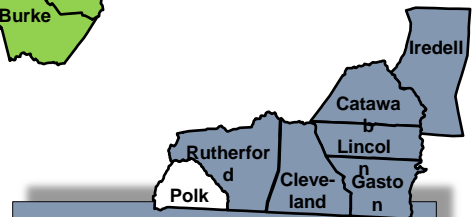

Midwest District, Glenn Perkins, DVC
Iredell County
Iredell County Detachment #1097
Gaston County
Gen. Raymond G. Davis Detachment #1162
Catawba County
Catawba Valley Detachment #1163
Cleveland County
NC Foothills Detachment #1164
Rutherford County
Cpl. Chris S. Ebert Detachment #1221
Lincoln County
Capt. Jeb F. Seagle Detachment #1265
Polk County - No Detachments