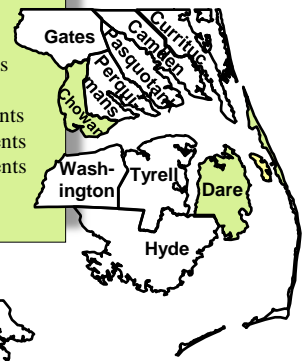

Department of North Carolina Assigned Counties to the Eastern Districts

North District, John Staley, DVC
Wake County
Tar Heel Detachment #733
Durham County
Eno River Detachment #872
Johnston County
Carry-On Detachment #1236
Franklin & Wake County
Air, Land NC Detachment #1257
Orange County
Orange County regulators Detachment #1292
Person County - No Detachments
Granville County - No Detachments
Vance County - No Detachments
Warren County - No Detachments

Northeast District, Mike Black, DVC
Lenoir County
John V Berg Detachment #257
Pitt County
Down East Detachment #1186
Edgecomb & Nash Counties
Cpl. Suzi Sannes Detachment #1262
Wilson County
Gold Leaf Detachment #1276
Wayne County
Waynesborough Detachment #1350
Halifax County - No Detachments
Martin County - No Detachments
Greene County - No Detachments

East District, Steve Tracy, DVC
Chowan County
Albemarle Detachment #1258
Dare County
Outer Banks Detachment #1264
Currituck County - No Detachments
Camden County - No Detachments
Pasquotank County - No Detachments
Perquimans County - No Detachments
Washington County - No Detachments
Tyrell County - No Detachments
Hyde County - No Detachments

South District, Howard Boyd, DVC
Brunswick County
Paul Ray Pergason Detachment #1005
Carolina Borders Detachment #1036
New Hanover County
Cape Fear Detachment #1070
Pender County
Hampstead Detachment #1321
Bladen County - No Detachments
Columbus County - No Detachments

Southeast District, Lee Walker, DVC
Onslow County
Onslow County Detachment #262
Swansboro Detachment #1407
Craven County
Cherry Point Detachment #1067
Pamlico County
Oriental Dragons #1413
Beaufort County - No Detachments
Jones County - No Detachments
Carteret County - No Detachments