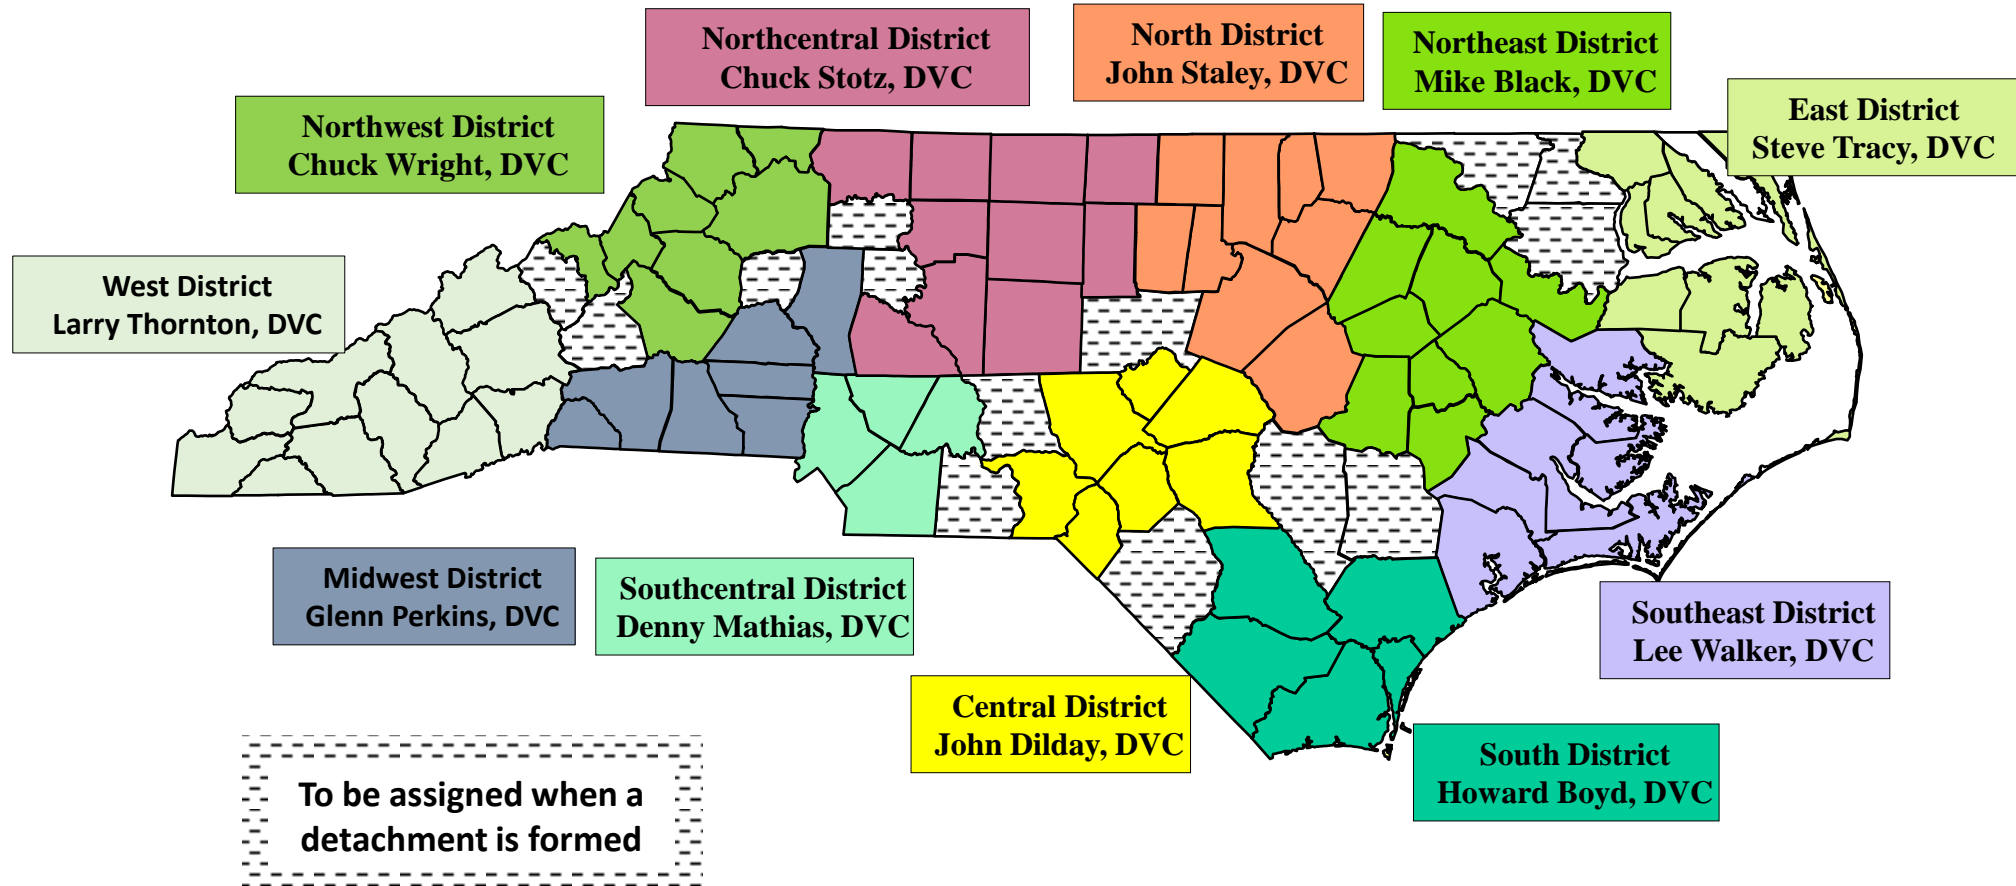

Department of North Carolina Counties Assigned to Districts

As of 3 June 2017

Department of North Carolina

Assigned Counties to the Western Districts

Northwest District Vice Cmdt- Chuck Wright
Wilkes County
 Brushy Mountain Detachment #1187
Burke County
 Table Rock Detachment #1197
Caldwell County
 John E. Ferguson Detachment #1208
Mitchell County
 Mt. Mitchell Detachment #1266
Alleghany County
 Walter Frank Osbourne Jr. Detachment #1298
Watauga County
 Mountaineer Detachment #1320
Ashe County
 High Country Detachment #1389
Avery County - No Detachments

Northcentral District, Chuck Stotz, DVC
Guilford County
 Greater Greensboro Detachment #260
 PFC. Terry C. Smith Detachment #1193
 Northwest Triad Detachment #1314
Forsyth County
 Percy John Fulton Detachment #1075
Rowan County
 Gen. A. Hal Turnage Detachment #1096
Davidson County
 Davidson County Detachment #1103
Randolph County
 Cpl. Johnny A. Williamson Detachment #1165
Alamance County
 LCpl. Alan D. Lam Detachment #1209
Rockingham County
 PFC. Jerry L. McKinney Detachment #1232
Surry County
 Surry County Detachment #1322
Stokes County - No Detachments
Caswell County - No Detachments
Yadkin County - No Detachments
Davie County - No Detachments

Department of North Carolina Assigned Counties to the Eastern Districts

North District, John Staley, DVC
Wake County
 Tar Heel Detachment #733
Durham County
 Eno River Detachment #872
Johnston County
 Carry-On Detachment #1236
Franklin & Wake County
 Air, Land NC Detachment #1257
Orange County
 Orange County regulators Detachment #1292
Person County - No Detachments
Granville County - No Detachments
Vance County - No Detachments
Warren County - No Detachments

Southeast District, Lee Walker, DVC
Onslow County
 Onslow County Detachment #262
 Swansboro Detachment #1407
Craven County
 Cherry Point Detachment #1067
Pamlico County
 Oriental Dragons #1413
Beaufort County - No Detachments
Jones County - No Detachments
Carteret County - No Detachments