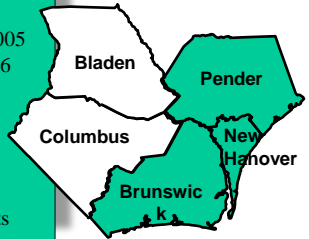

South District, Howard Boyd, DVC
Brunswick County
Paul Ray Pergason Detachment #1005
Carolina Borders Detachment #1036
New Hanover County
Cape Fear Detachment #1070
Pender County
Hampstead Detachment #1321
Bladen County - No Detachments
Columbus County - No Detachments