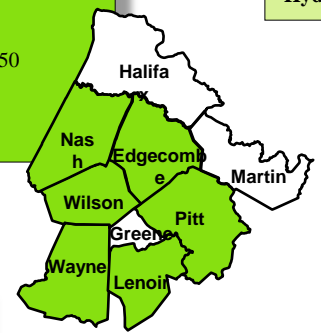

Northeast District, Mike Black, DVC
Lenoir County
John V Berg Detachment #257
Pitt County
Down East Detachment #1186
Edgecomb & Nash Counties
Cpl. Suzi Sannes Detachment #1262
Wilson County
Gold Leaf Detachment #1276
Wayne County
Waynesborough Detachment #1350
Halifax County - No Detachments
Martin County - No Detachments
Greene County - No Detachments

East District, Steve Tracy, DVC
Chowan County
Albemarle Detachment #1258
Dare County
Outer Banks Detachment #1264
Currituck County - No Detachments
Camden County - No Detachments
Pasquotank County - No Detachments
Perquimans County - No Detachments
Washington County - No Detachments
Tyrell County - No Detachments
Hyde County - No Detachments