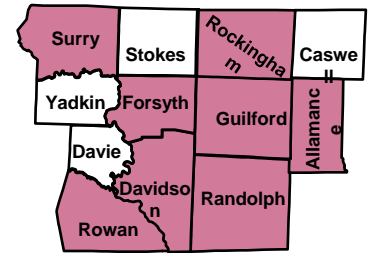

Northcentral District, Chuck Stotz, DVC
Guilford County
Greater Greensboro Detachment #260
PFC. Terry C. Smith Detachment #1193
Northwest Triad Detachment #1314
Forsyth County
Percy John Fulton Detachment #1075
Rowan County
Gen. A. Hal Turnage Detachment #1096
Davidson County
Davidson County Detachment #1103
Randolph County
Cpl. Johnny A. Williamson Detachment #1165
Alamance County
LCpl. Alan D. Lam Detachment #1209
Rockingham County
PFC. Jerry L. McKinney Detachment #1232
Surry County
Surry County Detachment #1322
Stokes County - No Detachments
Caswell County - No Detachments
Yadkin County - No Detachments
Davie County - No Detachments

West District, Larry Thorton, DVC
Buncombe County
Blue Ridge Detachment #848
Ashville Detachment #1417
Macon County
Smoky Mountain Detachment #973
Cherokee County
Cherokee Detachment #1011
Jackson County
Sgt. Doug Myers Detachment #1222
Graham County - No Detachments
Swain County - No Detachments
Haywood County - No Detachments
Madison County - No Detachments
Henderson County - No Detachments
Transylvania County - No Detachments
Clay County - No Detachments