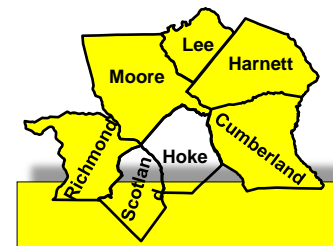

Central District, John Dilday, DVC
Cumberland County
Shawn Knisley Detachment #983
Harnett County
Crossed Rifles Detachment #1346
Richmond County
Richmond Leathernecks Detachment #1252
Moore County
Sandhills Area Detachment #1001
Lee County
Sanford Detachment #1223
Hoke County - No Detachments
Scotland County - No Detachments