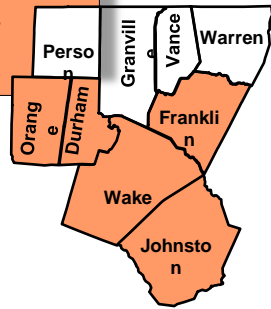

Department of North Carolina Assigned Counties to the Eastern Districts

North District, John Staley, DVC
Wake County
Tar Heel Detachment #733
Durham County
Eno River Detachment #872
Johnston County
Carry-On Detachment #1236
Franklin & Wake County
Air, Land NC Detachment #1257
Orange County
Orange County regulators Detachment #1292
Person County - No Detachments
Granville County - No Detachments
Vance County - No Detachments
Warren County - No Detachments