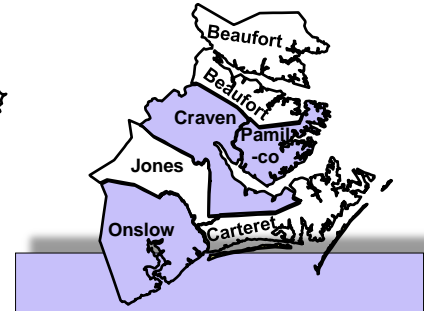

South District, Howard Boyd, DVC
Brunswick County
Paul Ray Pergason Detachment #1005
Carolina Borders Detachment #1036
New Hanover County
Cape Fear Detachment #1070
Pender County
Hampstead Detachment #1321
Bladen County - No Detachments
Columbus County - No Detachments